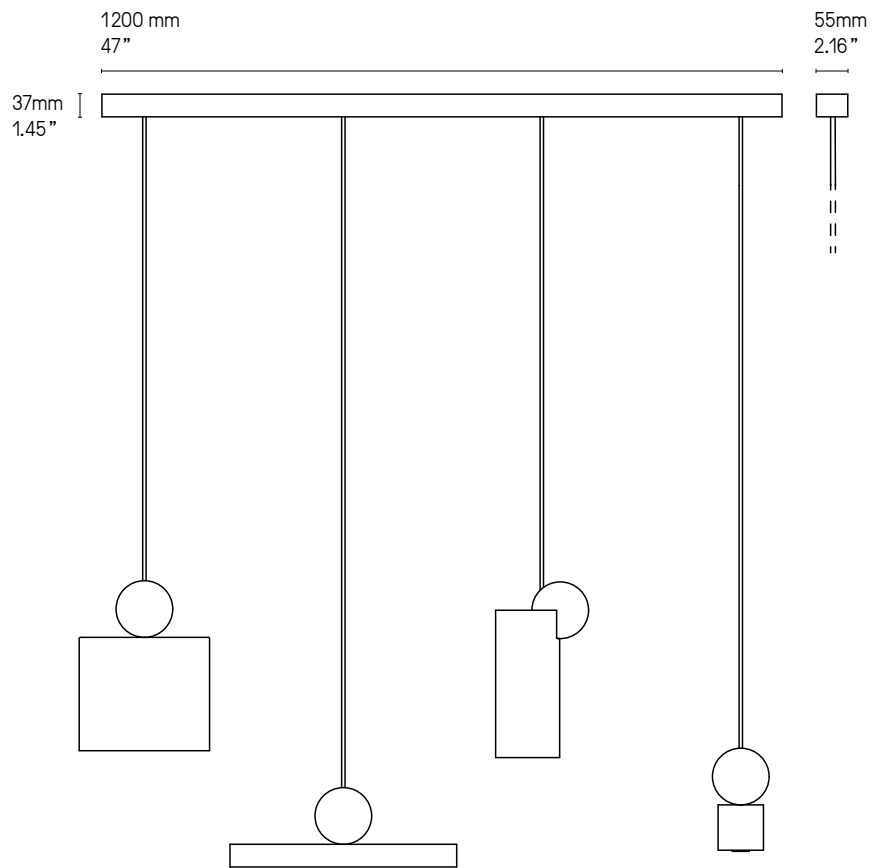

CALEE PENDANT LIGHT

The Calee pendant light by CVL luminaires is an assembly of pendant lamp designs with geometric patterns where the sense of imbalance forms simple and linear objects. It is possible to cluster four pendants from one ceiling attachment (either rectangular or circular). The pendants can also be purchased individually.

V1

V2

V3

V4

Calé(e) V3 & V4 SB/SG

Calé(e) V1 & V2 SB/SG