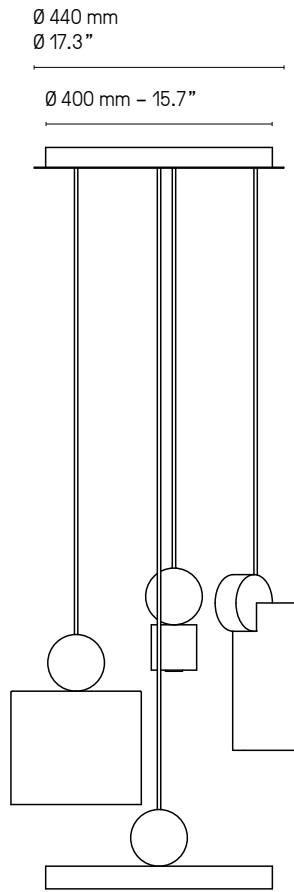

CALEE PENDANT LIGHT

The Calee pendant light by CVL luminaires is an assembly of pendant lamp designs with geometric patterns where the sense of imbalance forms simple and linear objects. It is possible to cluster four pendants from one ceiling attachment (either rectangular or circular). The pendants can also be purchased individually.

Brand: CVL Luminaires

Designed by: Pool

Finishes:

Satin brass
Satin graphite
Satin nickel
Satin copper

Cable colours:

Black textile
Gold textile

Light source:

V1 pendant - 2700k LED 500lm
V2 pendant - 2700k LED 840lm
V3 pendant - 2700k LED 600lm
V4 pendant - 2700k LED 1500lm

V1

V2

V3

V4

Calé(e) V3 & V4 SB/SG

Calé(e) V1 & V2 SB/SG