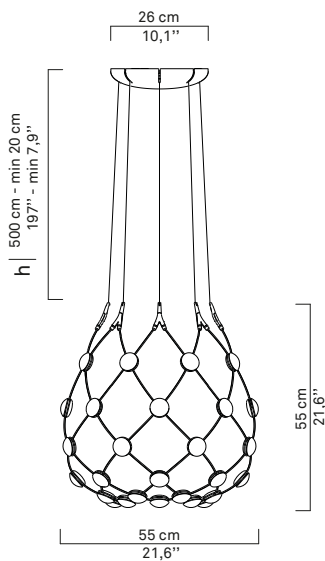

Brand: Luceplan

Designed by: Francisco Gomez Pax

Dimensions:

Ø55cm, Ø80cm and Ø100cm

Cable height can be 100cmH or 500cmH

Ceiling attachment is Ø30cm

Structure:

Steel finished in black, polycarbonate lenses

Light source:

Ø55cm = 2700K 39w LED

Ø80cm = 2700k 53w LED

Ø100cm = 2700k 61w LED

Weight:

Ø55cm = 2.9kg

Ø80cm = 3.4kg

Ø100cm = 4.2kg

0,9 m
(35,4")

1 m

kg 5,3kg

D86NPI

0,6 m
(23,6")

0,8 m

kg 4,2kg

D86C551

h < 100cm

kg 2,5kg

D86C555

h < 500cm

kg 2,7kg