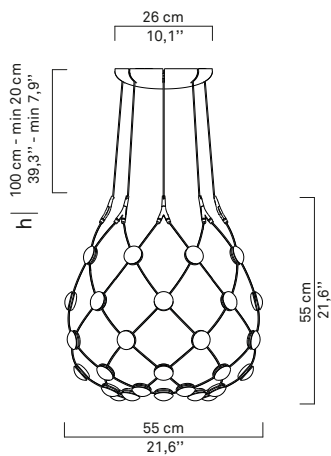

Brand: Luceplan

Designed by: Francisco Gomez Pax

Dimensions:

Ø55cm, Ø80cm and Ø100cm

Cable height can be 100cmH or 500cmH

Ceiling attachment is Ø30cm

Structure:

Steel finished in black, polycarbonate lenses

Light source:

Ø55cm = 2700K 39w LED

Ø80cm = 2700k 53w LED

Ø100cm = 2700k 61w LED

Weight:

Ø55cm = 2.9kg

Ø80cm = 3.4kg

Ø100cm = 4.2kg

0,9 m
(35,4")

1 m

kg 5,3kg

D86NPI

0,6 m
(23,6")

0,8 m

kg 4,2kg

D86C551

h < 100cm

kg 2,5kg

D86C555

h < 500cm

kg 2,7kg