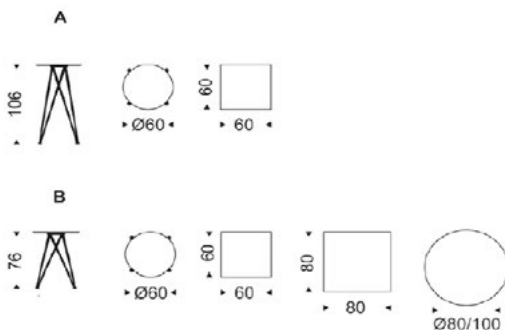

## RALPH BISTROT KERAMIK TABLE

The Ralph bistrot keramik table is the same design as the standard Ralph bistrot table albeit with lovely ceramic tops that are available in three types of ceramic.

It is available with different size and shaped tops and can be made in two heights.

**Dimensions:** ø60cm x 106cm(H)  
60cm(L) x 60cm(W) x 106cm(H)  
ø60cm x 76cm(H)  
60cm(L) x 60cm(W) x 76cm(H)  
ø80cm x 76cm(H)

**Frame finishes:** Transparent varnished metal base, white, black or graphite embossed lacquered steel.